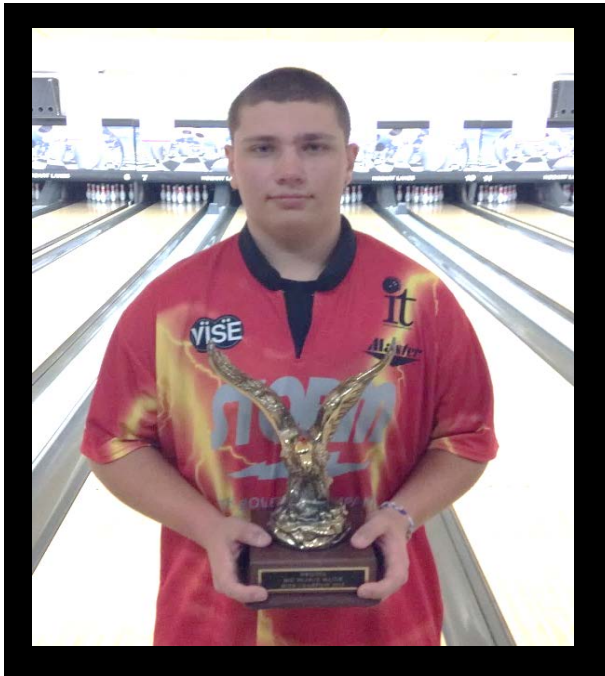

Andreas's Kevin McCune battled from behind throughout qualifying, and that trend continued into the championship round. McCune, #3 seed, fell behind the #2 seeded Jordan Shepherd 197-168 after the first of two games during the semi-final match, but reached into his bag of tricks and pulled out a magnificent 267 game to run past Shepherd 435-398, setting up the title bout with Livonia Michigan's Ryan Winters. Winters dominated qualifying, averaging 208.3, including a crowd energizing 299 during game 15, as he looked to win his second consecutive title following his win in Lafayette last month.

The battle of the two titans proved epic as Winters jumped out to a slim 9 pin advantage (234-225) but it was McCune, who once again reached into his competitive bag of tricks and a 1-pin victory with a 216-206 game two win and 441-440 victory.

Other finalists for the boys included Laporte's Zach Goodrich, Highland's Tyler Trombetta, South Bend's Nicholas Graveel, Michigan City's Lucas Grams, and Portage's Austin Trent. McCune collected $400 for his win.

The boys field averaged 165.7 on both the Beijing and Mexico City patterns during Saturday qualifying while the advancers average was 188.1 and 188.2. The advancers then averaged 181.2 during Sunday's mixed pairs matches.

The next event will be the Youth Adult Doubles Challenge presented by Brunswick / DV8 December 20th at Stardust Bowl III in Dyer. A record number of early entries have already been received suggesting this event - which once again will feature our newly committed collegiate players - could approach the 100 entry mark.