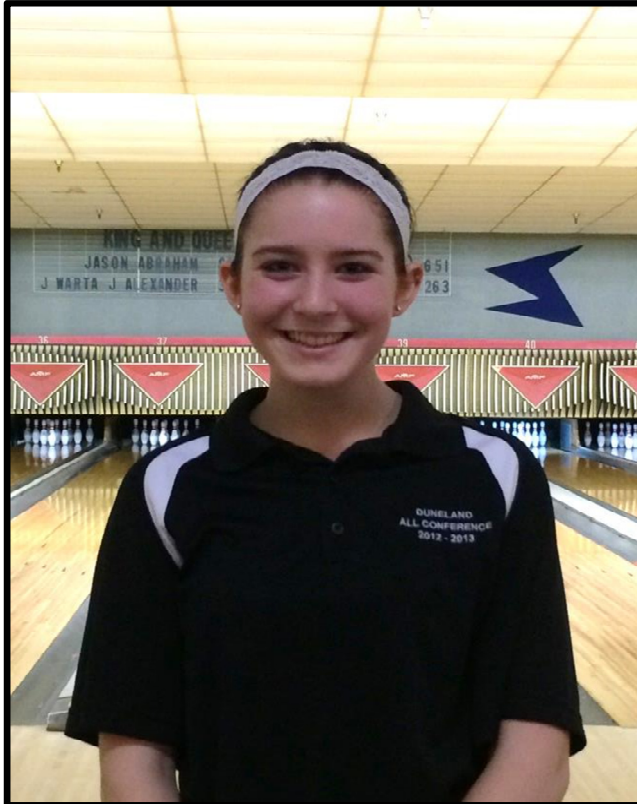

NWIJTPA

TOUR CHAMPION BIO LINDSEY NORTON Highland, IN

STANDARD TOUR TITLES

2014-15 LAKE COUNTY OPEN

MAJORS

SPECIAL HONORS

2015-16 MICHIANA CUP SELECTION